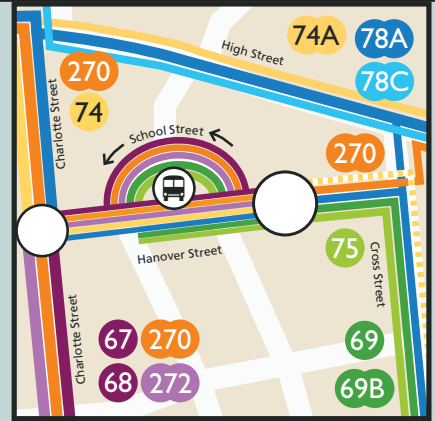

Fraserburgh

Map Key

- X67 X68 69 69B
- 74 74A 75 76 77 Services
- 78A 78C 270 272

- ▲ Route direction
- 🚌 Fraserburgh Bus Station
- --- Route served by 270 varies, see timetable for details.

Map not to scale.
Information correct at time of print.
See individual timetables for full details of services.
Bus stops are not shown on this map.
To find your nearest bus stop,
visit stagecoachbus.com

BUS TRAVEL IS EVOLVING

PAY CONTACTLESS ON BUS

CASH AND MOBILE TICKETS ARE STILL ACCEPTED ON BUS TOO!

fares and lost property information
01224 597591

Our 'Guide to Fares and Tickets' leaflet detailing all available tickets and where to purchase them is available from your local travel shop.

travel shop and customer services
Stagecoach Bluebird
Windmill Street
Peterhead
AB42 1LH

bluebird.enquiries@stagecoachbus.com

disability helpdesk
01779 470077
aberdeen.disabilityhelpdesk@stagecoachbus.com

@StagecoachNScot

www.stagecoachbus.com

nationwide bus times
traveline
public transport info*
0871 200 22 33

* calls cost 12p per minute plus your phone company's access charge