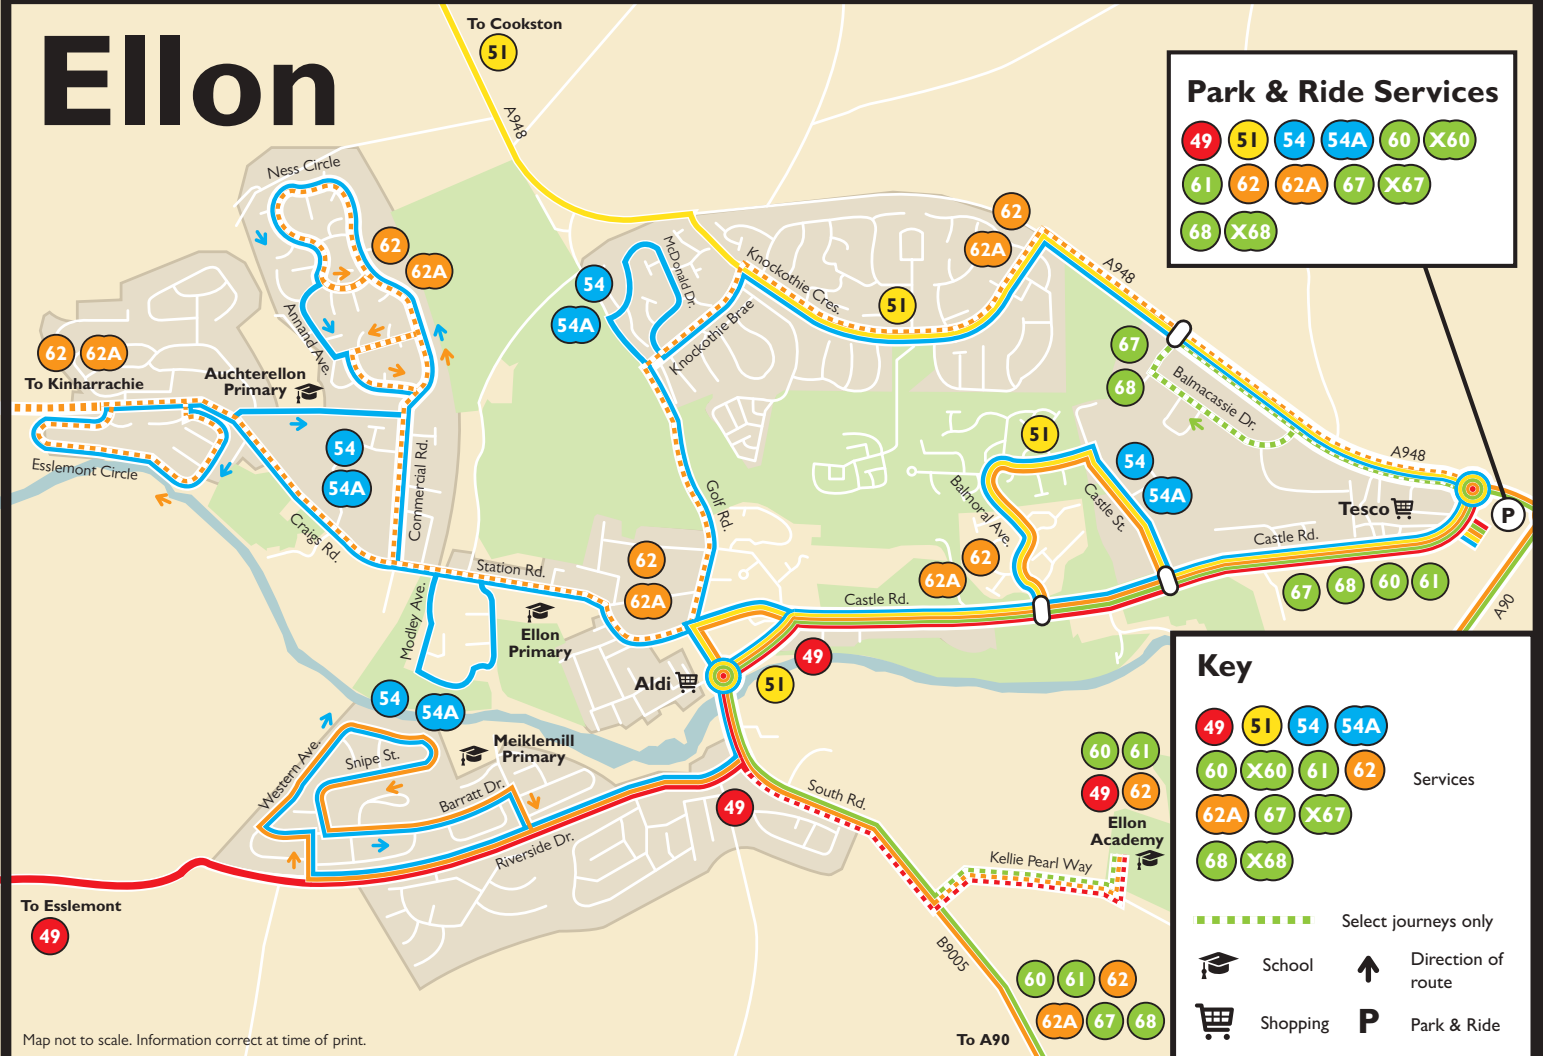

Ellon

Park & Ride Services

49
51
54
54A
60
X60
61
62
62A
67
X67
68
X68

Key

49
51
54
54A

60
X60
61
62

62A
67
X67

68
X68

Select journeys only
School   Direction of route
Shopping   **P** Park & Ride

Map not to scale. Information correct at time of print.

To A90