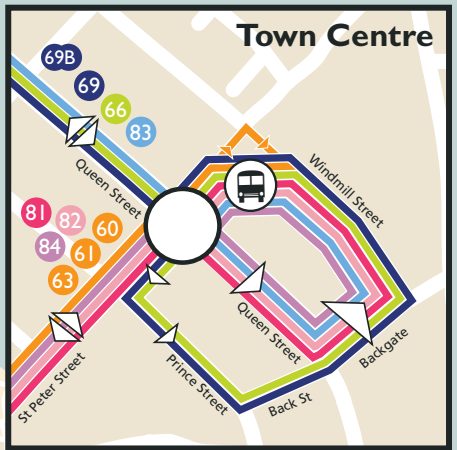

Peterhead

Map Key

60
61
63
X60
X61

66
66A
69
69B
81

82
82A
83
84

Peterhead Interchange
Direction of Route
 Select journeys only

Map not to scale.
Information correct at time of print.
See individual timetables for full details of services.
Bus stops are not shown on this map.
To find your nearest bus stop, visit stagecoachbus.com