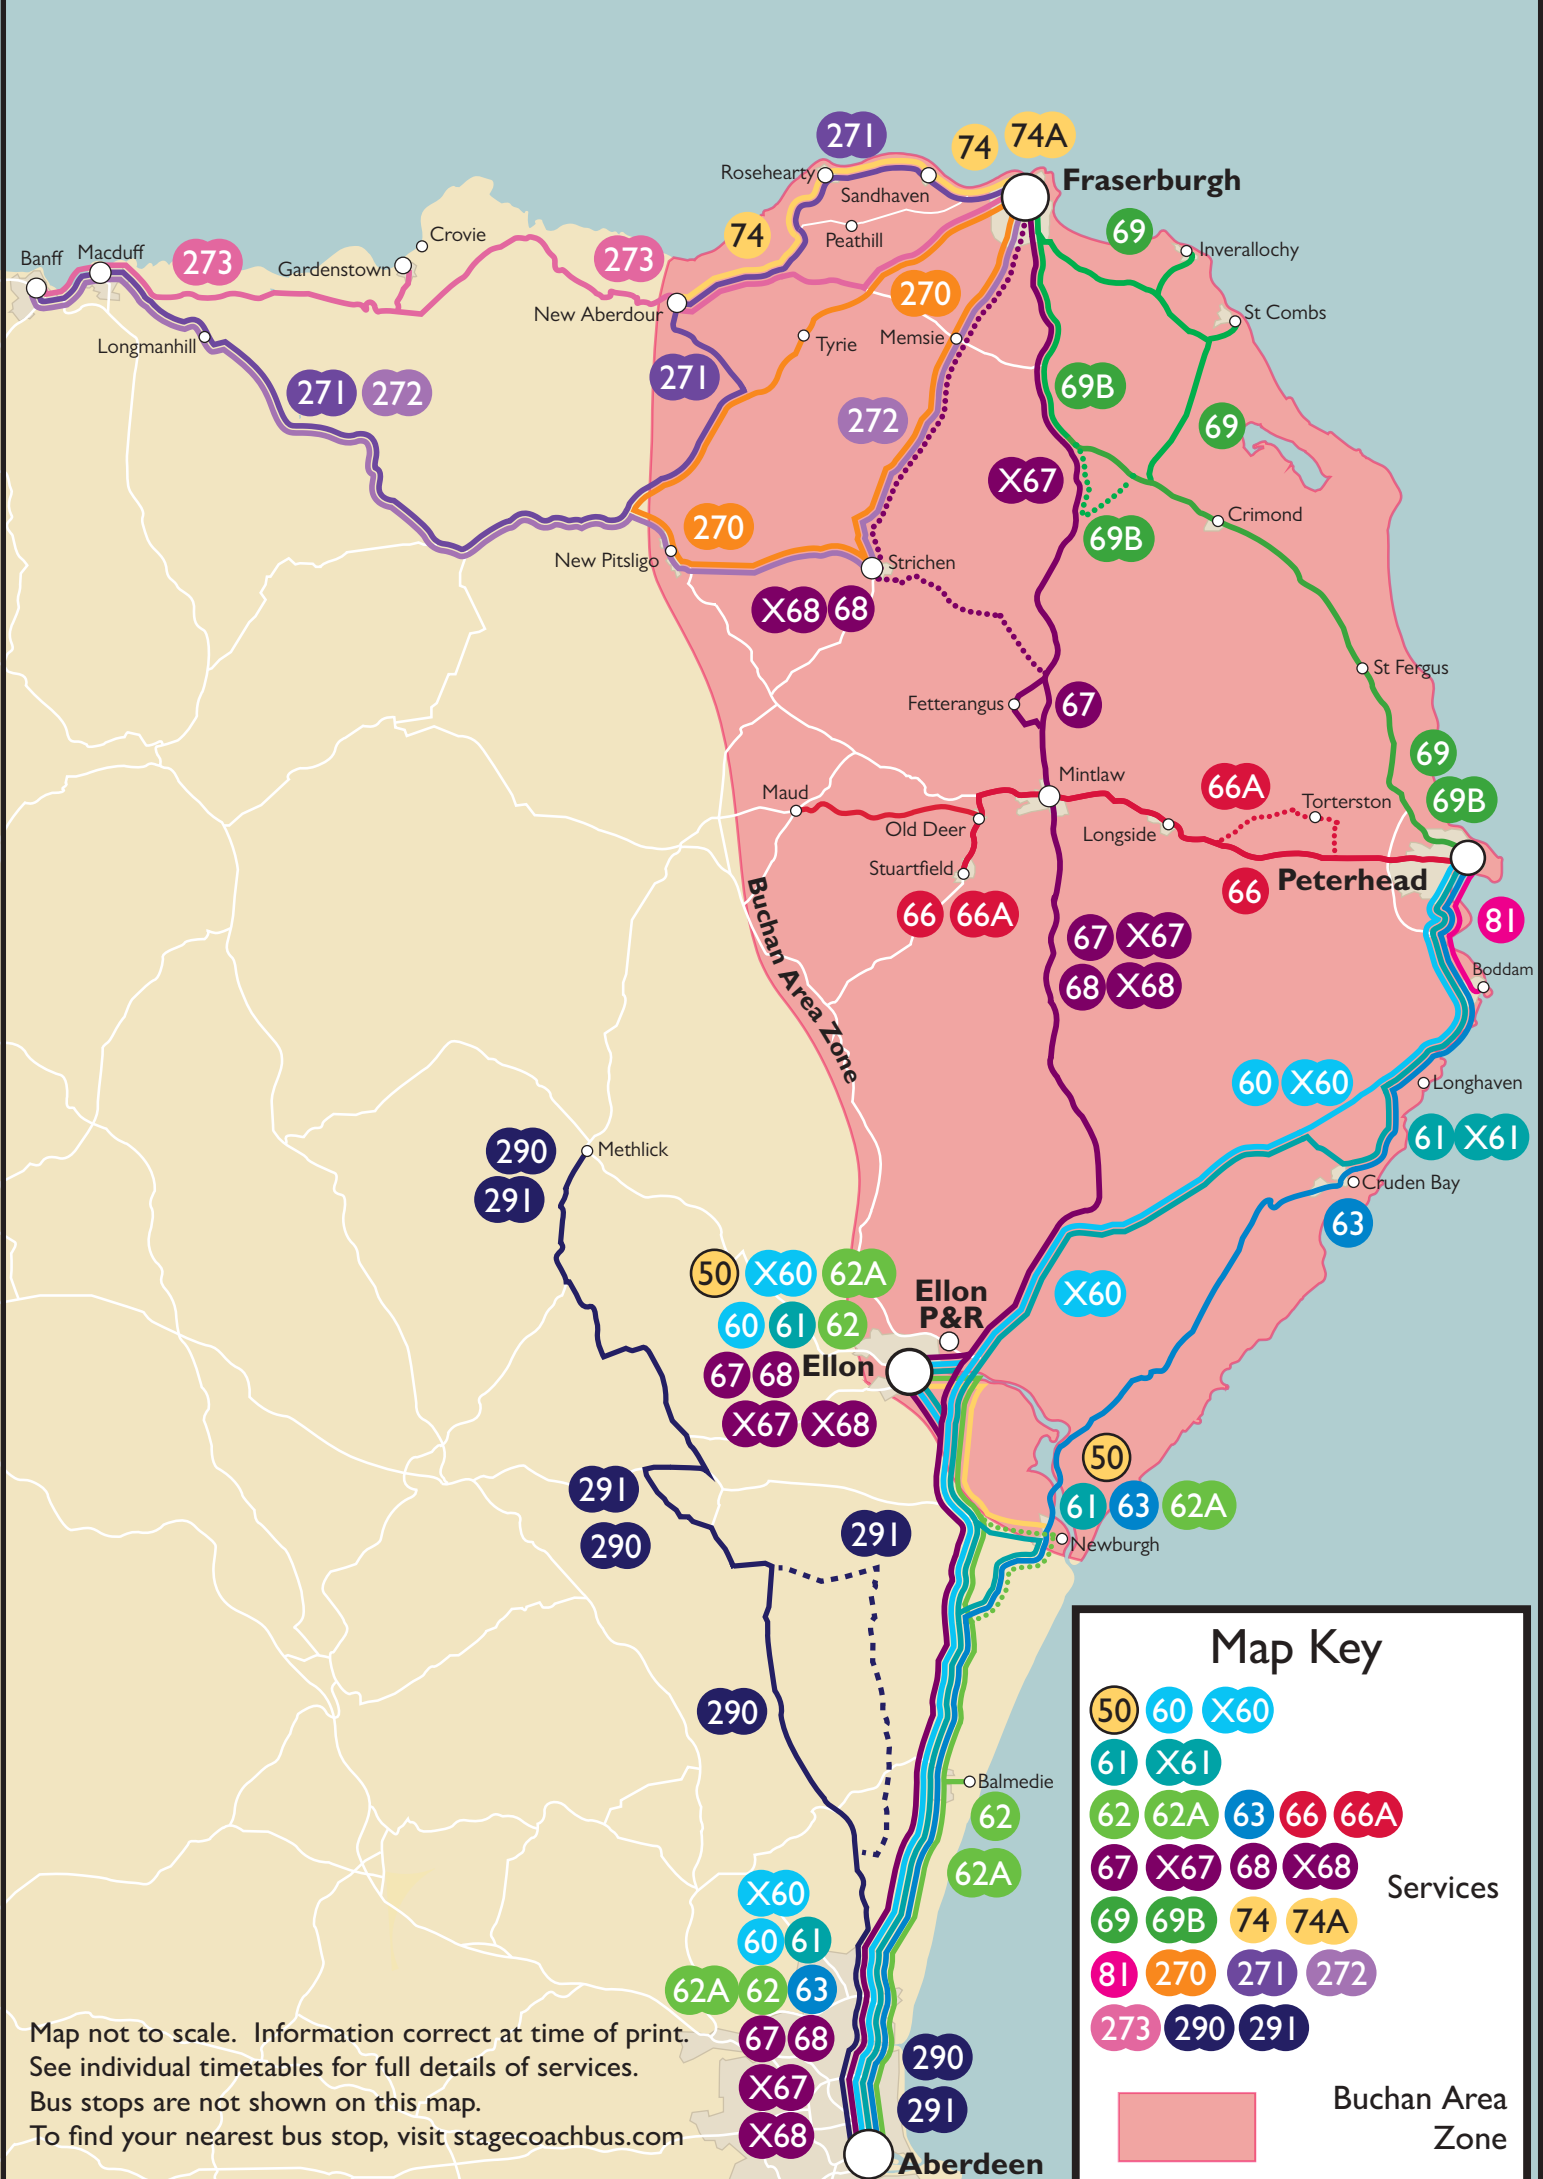

Peterhead

Map Key

60
61
63
X60
X61

66
66A
69
69B
81

82
82A
83
84

Peterhead Interchange
 Direction of Route
 Select journeys only

Map not to scale.
 Information correct at time of print.
 See individual timetables for full details of services.
 Bus stops are not shown on this map.
 To find your nearest bus stop, visit stagecoachbus.com