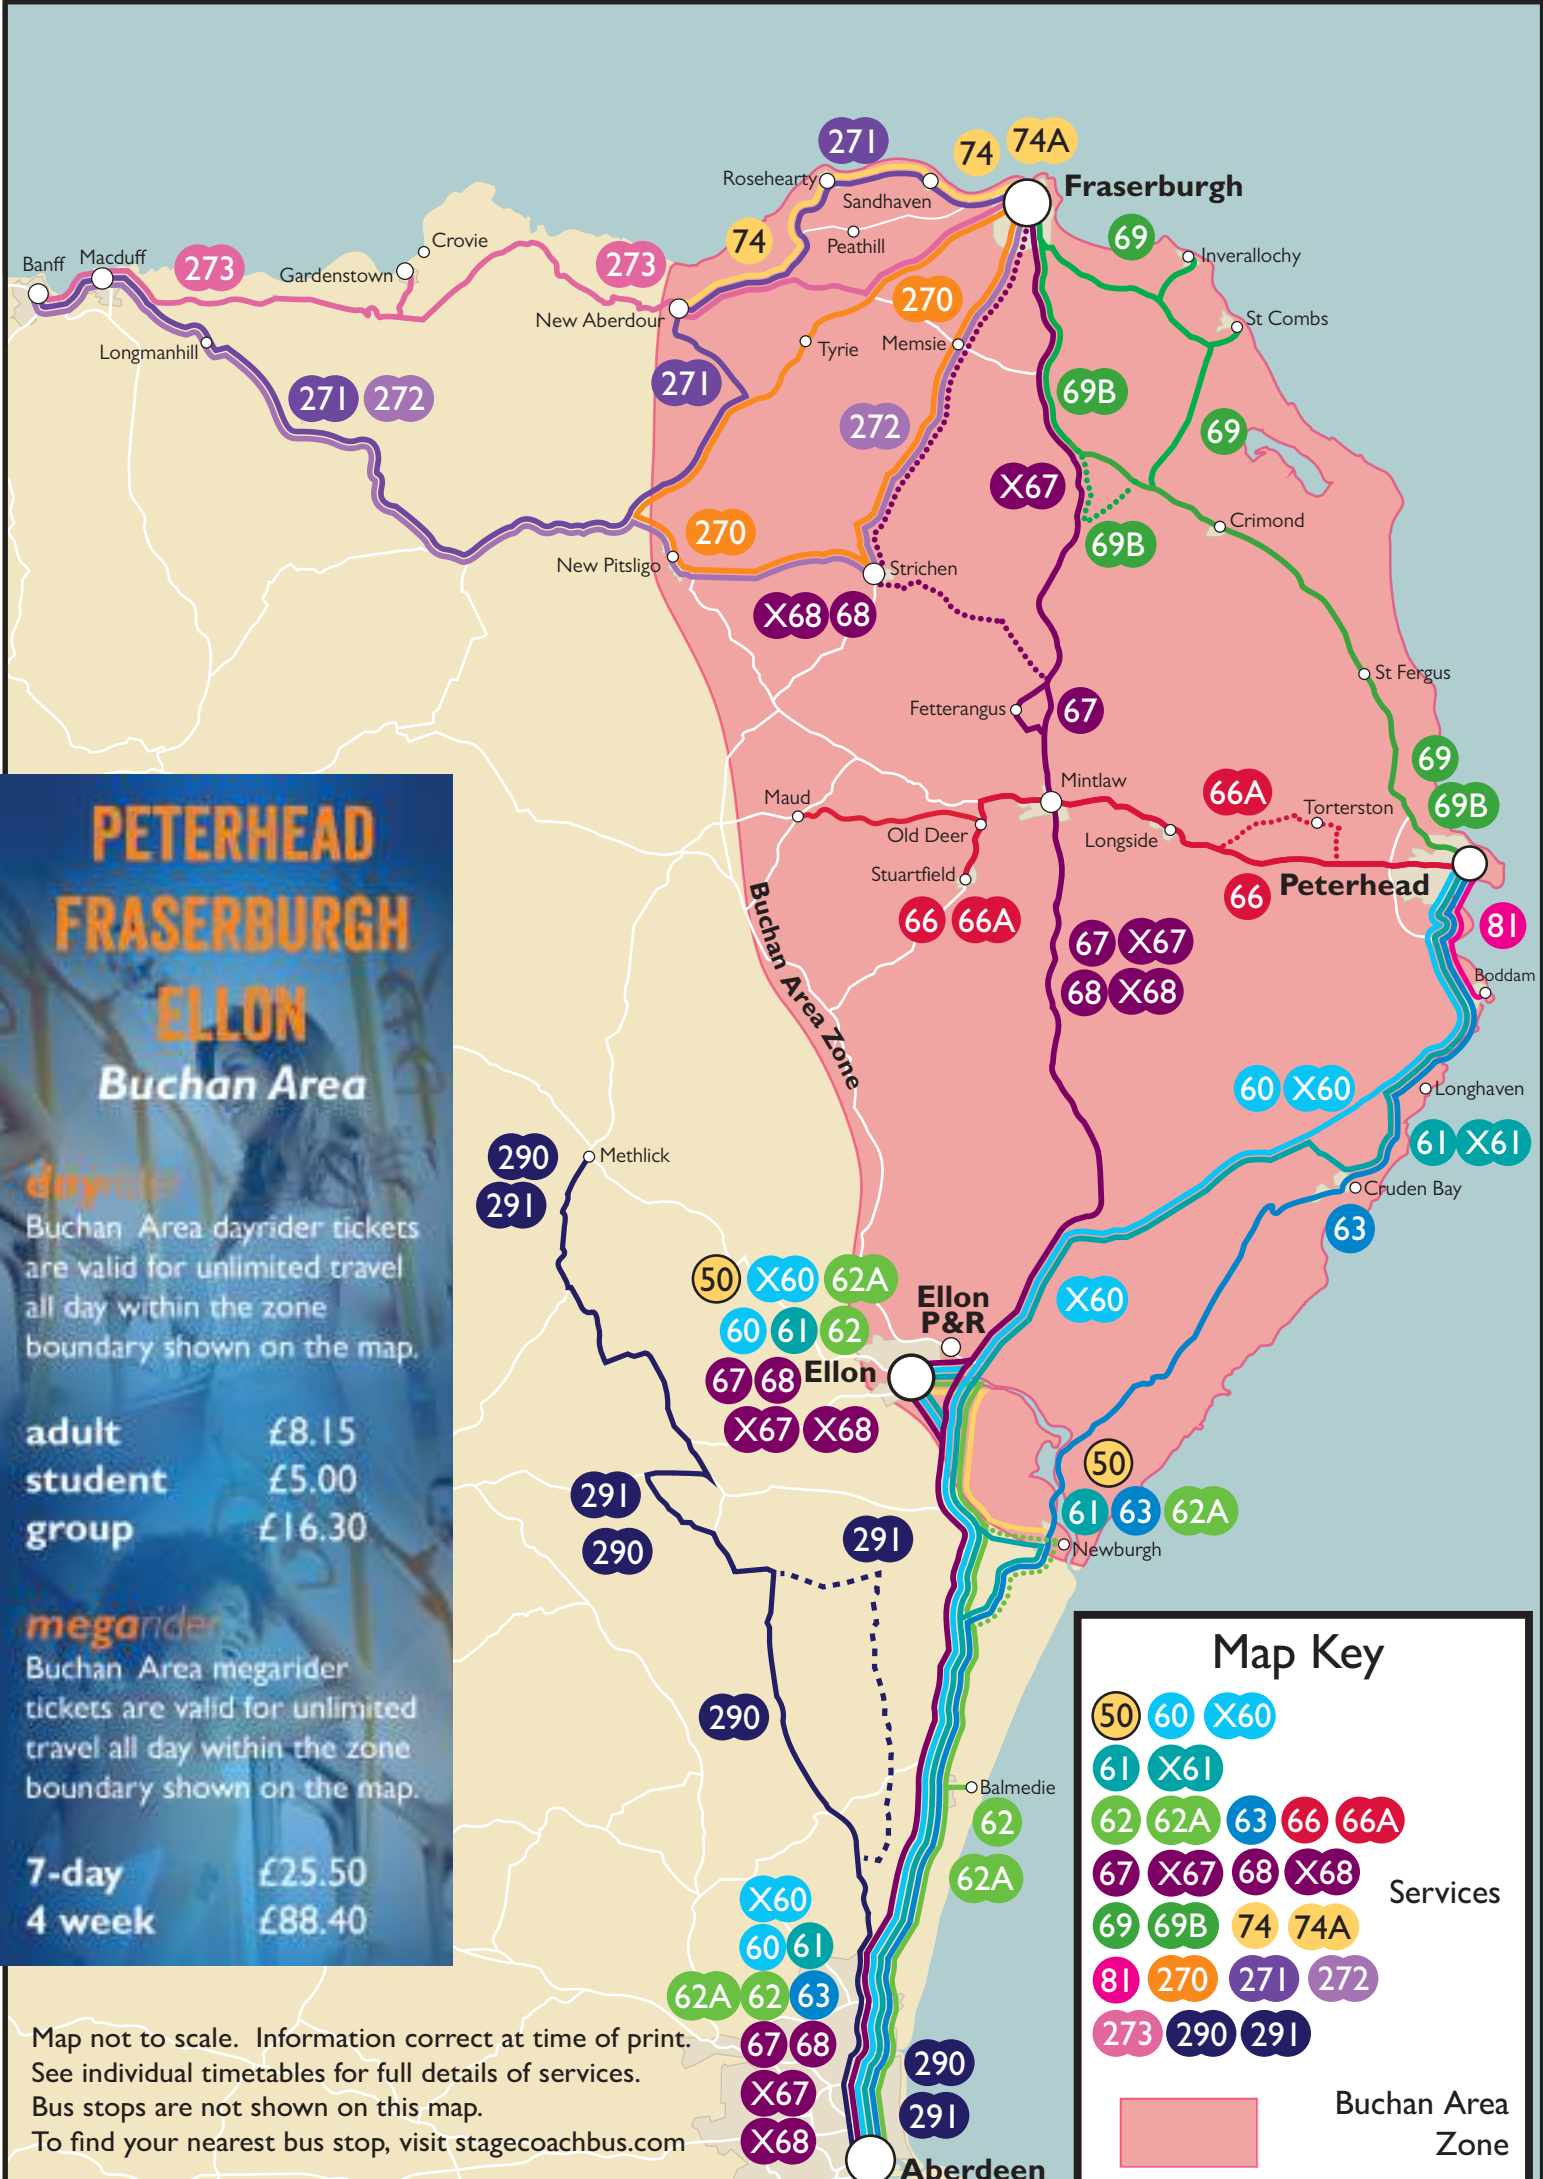

PETERHEAD FRASERBURGH ELLON Buchan Area

dayrider
Buchan Area dayrider tickets are valid for unlimited travel all day within the zone boundary shown on the map.

adult £8.15
student £5.00
group £16.30

megarider
Buchan Area megarider tickets are valid for unlimited travel all day within the zone boundary shown on the map.

7-day £25.50
4 week £88.40

Map Key

50	60	X60
61	X61	
62	62A	63
66	66A	
67	X67	68
X68		
69	69B	74
74A		
81	270	271
272		
273	290	291

Services

Buchanan Area Zone

Map not to scale. Information correct at time of print.
See individual timetables for full details of services.
Bus stops are not shown on this map.
To find your nearest bus stop, visit stagecoachbus.com