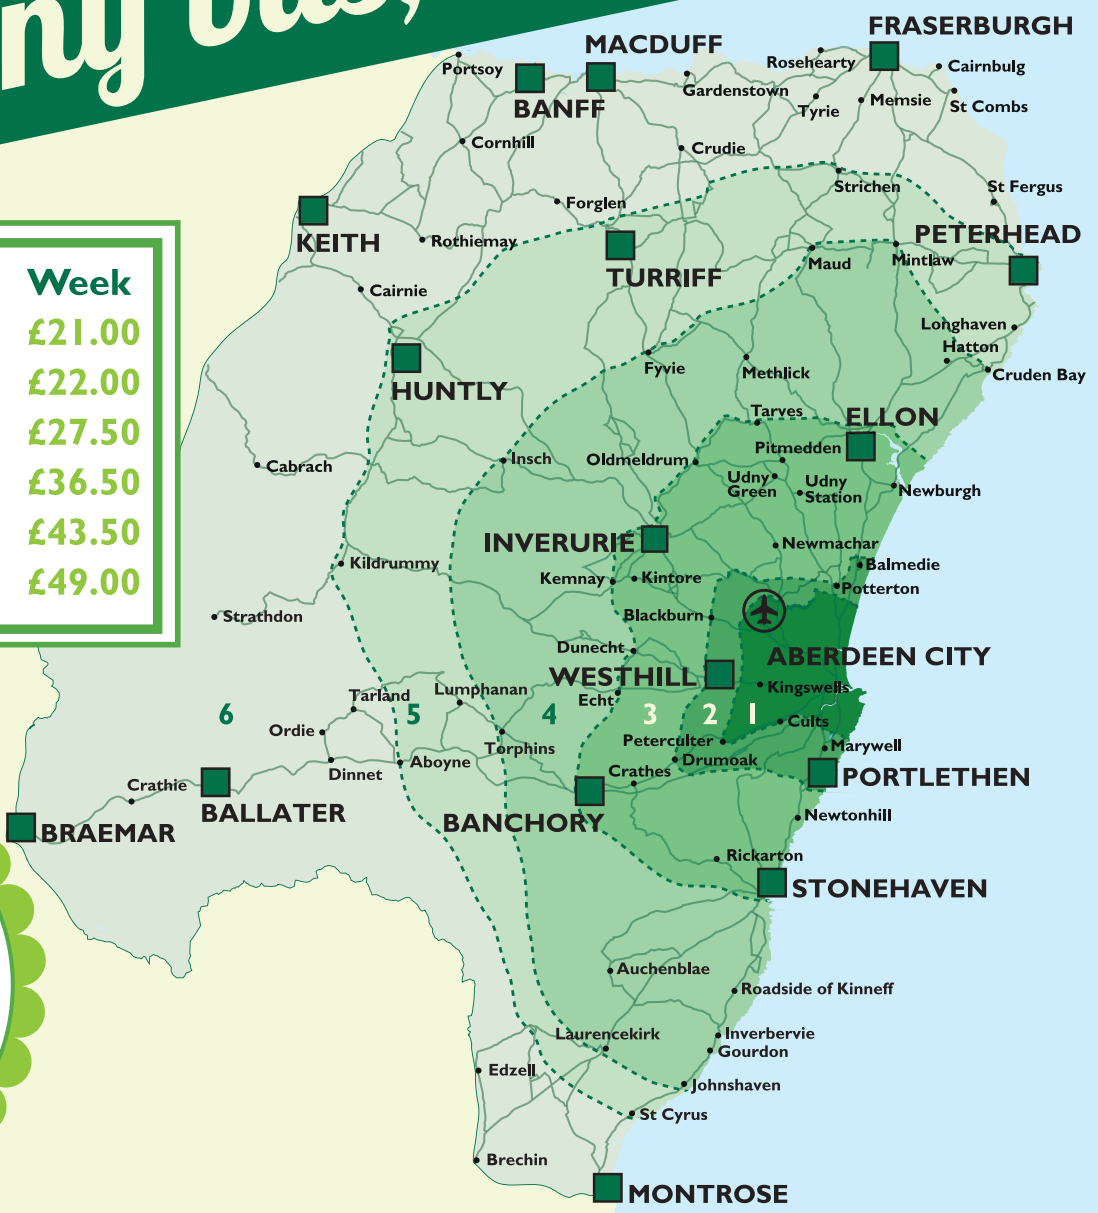

GrassHOPPER pass
Valid on all operators' local bus services*

Hop on, hop off. Any bus, no fuss!

	Day	Week
Zone 1	£4.20	£21.00
Zones 1-2	£7.80	£22.00
Zones 1-3	£9.00	£27.50
Zones 1-4	£11.50	£36.50
Zones 1-5	£14.50	£43.50
Zones 1-6	£16.00	£49.00

Now available
in zones
1 - 6

hop on... hop off... any bus... no fuss!

Valid on all operators' local bus services* - just buy from your driver.

www.grasshopperpass.com

*Subject to terms and conditions, see website for details