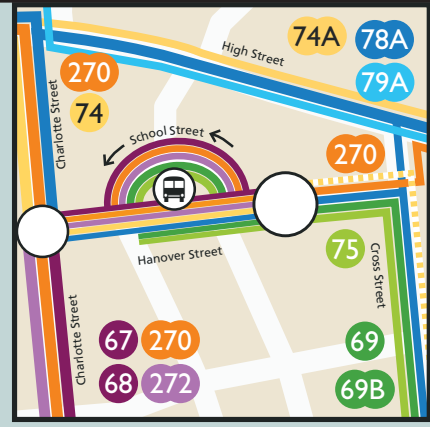

Fraserburgh

Map Key

Services

X67 X68 69 69B
74 74A 75 76 77
78A 79A 270 272

Route direction

Fraserburgh Bus Station

Route served by 270 varies, see timetable for details.

Map not to scale.
Information correct at time of print.
See individual timetables for full details of services.
Bus stops are not shown on this map.
To find your nearest bus stop, visit stagecoachbus.com

fares and lost property information
01224 597591

Our 'Guide to Fares and Tickets' leaflet detailing all available tickets and where to purchase them is available from your local travel shop.

travel shop and customer services
Stagecoach Bluebird
Windmill Street
Peterhead
AB42 1LH

bluebird.enquiries@stagecoachbus.com

disability helpdesk
01779 470077
aberdeen.disabilityhelpdesk@stagecoachbus.com

@StagecoachNScot
www.stagecoachbus.com

traveline
public transport info*
0871 200 22 33

* calls cost 12p per minute plus your phone company's access charge